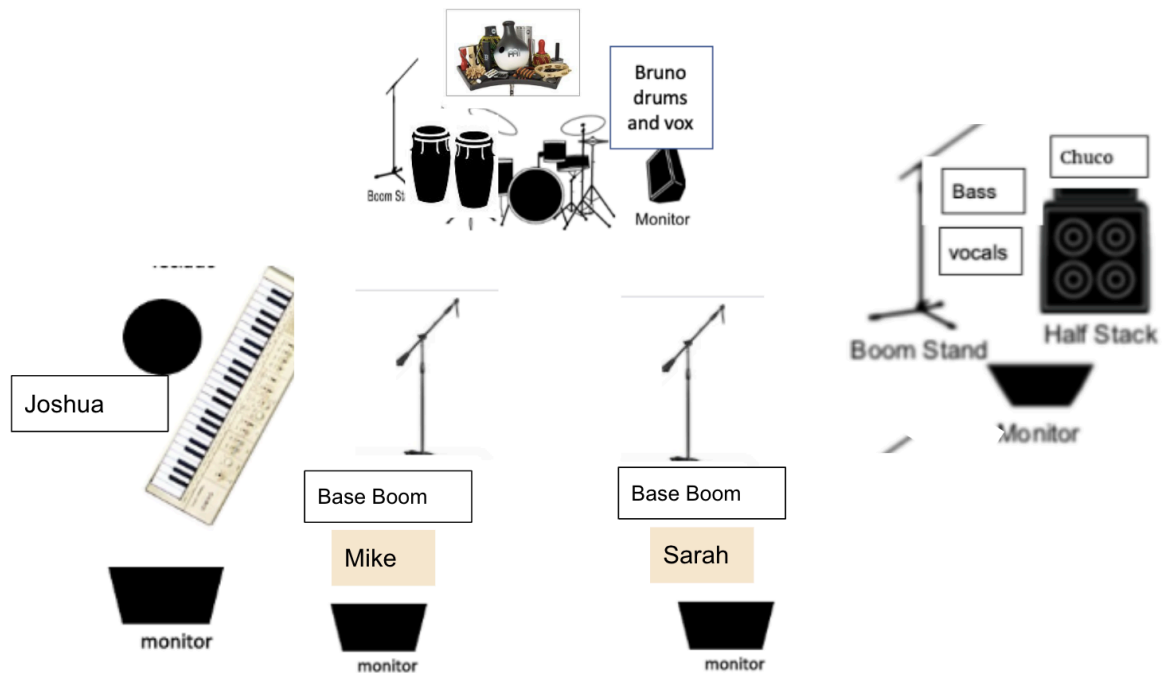

Keyboards

DI Box (2)

Bass guitar and vocals

Shure SM58 (1)

SVT-212AV 2x12 Bass Stack

Drums (Hybrid)

Shure Beta 52A (1)

Shure SM57 (3)

Shure SM81 (1)

Shure SM58 (1)

Note: Enough **BOOM STANDS** to accommodate singers and instruments.

STAGE PLOT

INPUT LIST

1	KICK	Shure Beta 52A
2	SNARE	Shure SM57
3	CONGA	Shure SM57
4	CONGA	Shure SM57
5	OVERHEAD	Shure SM81
6	BASS GUITAR	DI
7	KEYBOARD	DI
8	KEYBOARD	DI
9	SAXOPHONE	Shure SM57
10	LEAD VOCALS	Sennheiser e945 or Shure SM58
11	BASS VOCALS	Sennheiser e945 or Shure SM58
12	DRUM VOCALS	Sennheiser e945 or Shure SM58