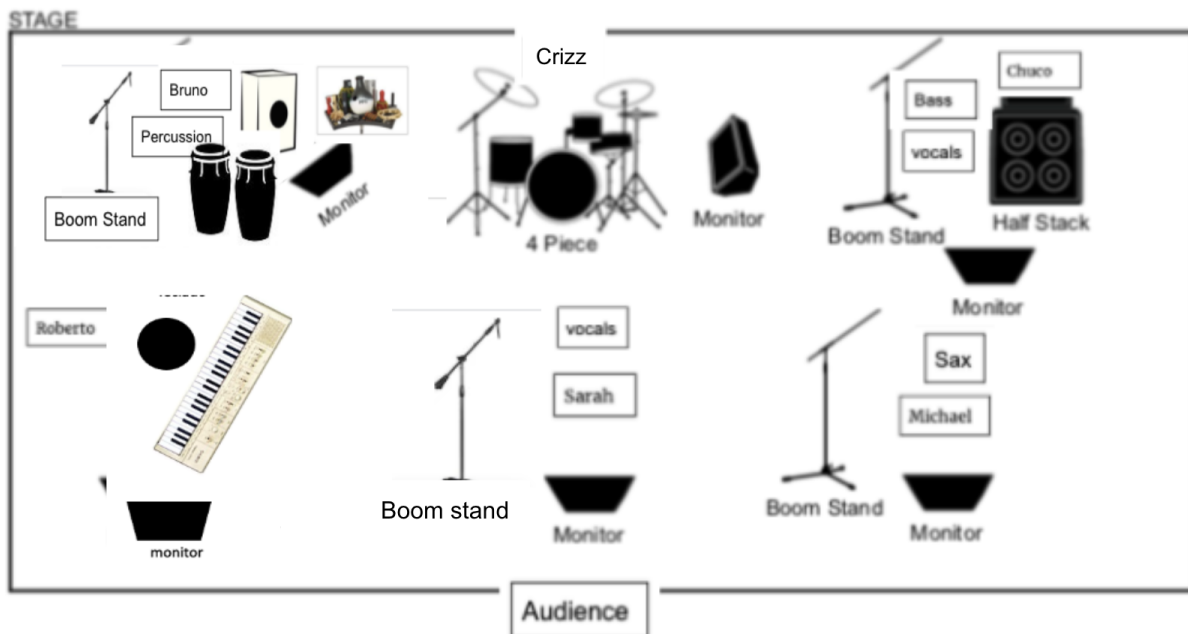

Overhead Condenser (1)

Drums

Shure Beta 52A (1)

Shure SM57 (2)

Shure SM81 (2)

Note: Enough boom stands to accommodate singers and instruments.

STAGE PLOT

INPUT LIST