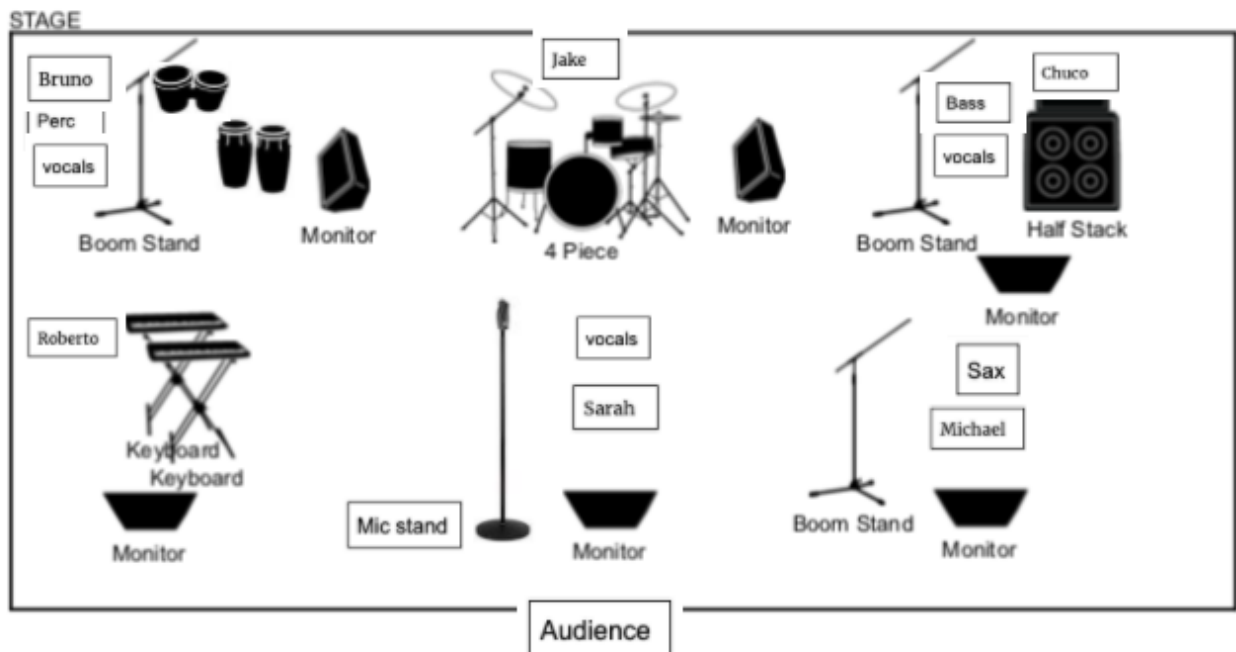

Drums

Shure Beta 52A (1)

Shure SM57 (2)

Shure SM81 (2)

Note: Enough boom stands to accommodate singers and instruments.

STAGE PLOT

INPUT LIST

1	KICK	Shure Beta 52A	10	KEYBOARD	DI
2	SNARE	Shure SM57	11	KEYBOARD	DI
3	HI HAT	Shure SM57	12	PIANO	DI
4	OVERHEAD LEFT	Shure SM81	13	PIANO	DI
5	OVERHEAD RIGHT	Shure SM81	14	SAX	Shure SM57
6	CONGA	SM57	15	LEAD VOCALS	Shure SM58
7	CONGA	SM57	16	BASS VOCALS	Shure SM58
8	BONGOS	SM57	17	PERCUSSION VOCALS	Shure SM58
9	BASS GUITAR	DI			