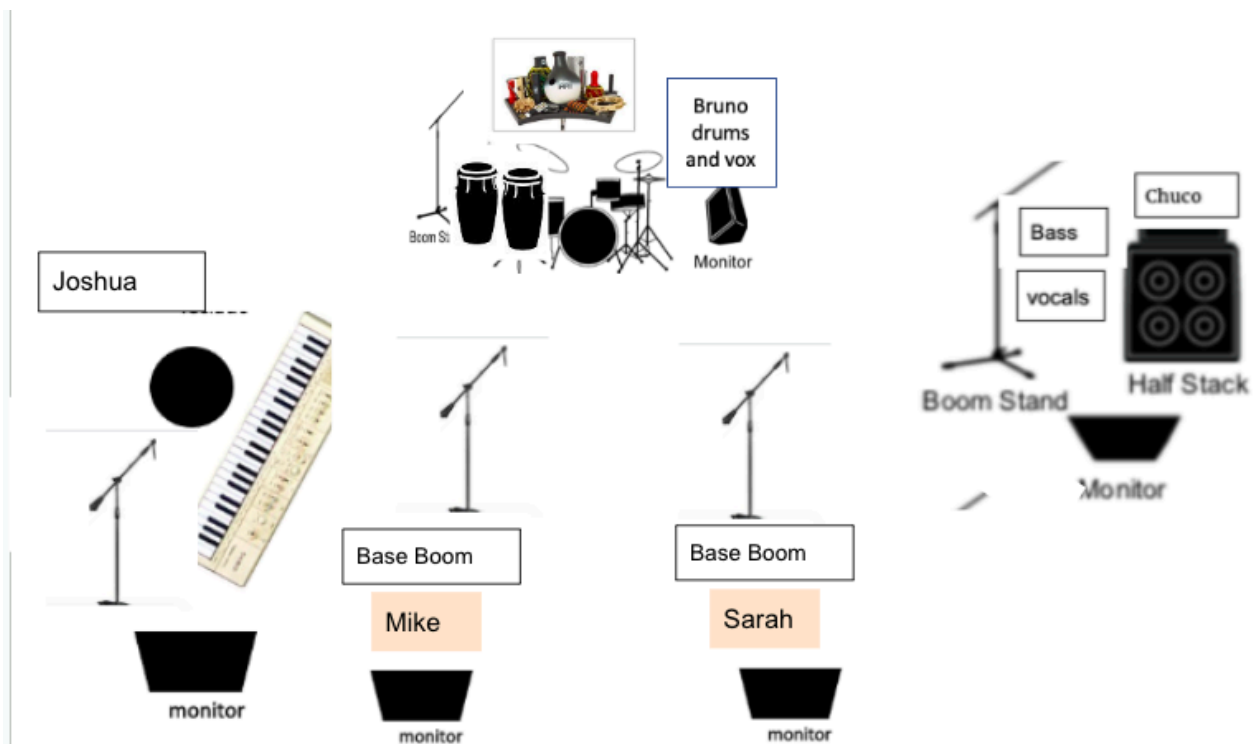

Keyboards

DI Box (2)

Sennheiser e945 or Shure SM58 (1)

Bass guitar and vocals

Sennheiser e945 or Shure SM58 (1)

SVT-212AV 2x12 Bass Stack

Drums (Hybrid)

Shure Beta 52A (1)

Shure SM57 (3)

Shure SM81 (1)

Sennheiser e945 or Shure SM58 (1)

Note: Sufficient **BOOM** stands to accommodate singers and instruments.

STAGE PLOT

INPUT LIST

1	KICK	Shure Beta 52A
2	SNARE	Shure SM57
3	CONGA	Shure SM57
4	CONGA	Shure SM57
5	OVERHEAD	Shure SM81
6	BASS GUITAR	DI
7	KEYBOARD	DI
8	KEYBOARD	DI
9	SAXOPHONE	Shure SM57
10	LEAD VOCALS	Sennheiser e945 or Shure SM58
11	KEYS VOCALS	Sennheiser e945 or Shure SM58
12	BASS VOCALS	Sennheiser e945 or Shure SM58
13	DRUM VOCALS	Sennheiser e945 or Shure SM58